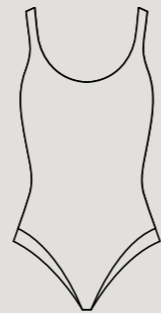

PRODUCT FEATURES WOMAN

FRONT LINING

Swimsuit lined on front.